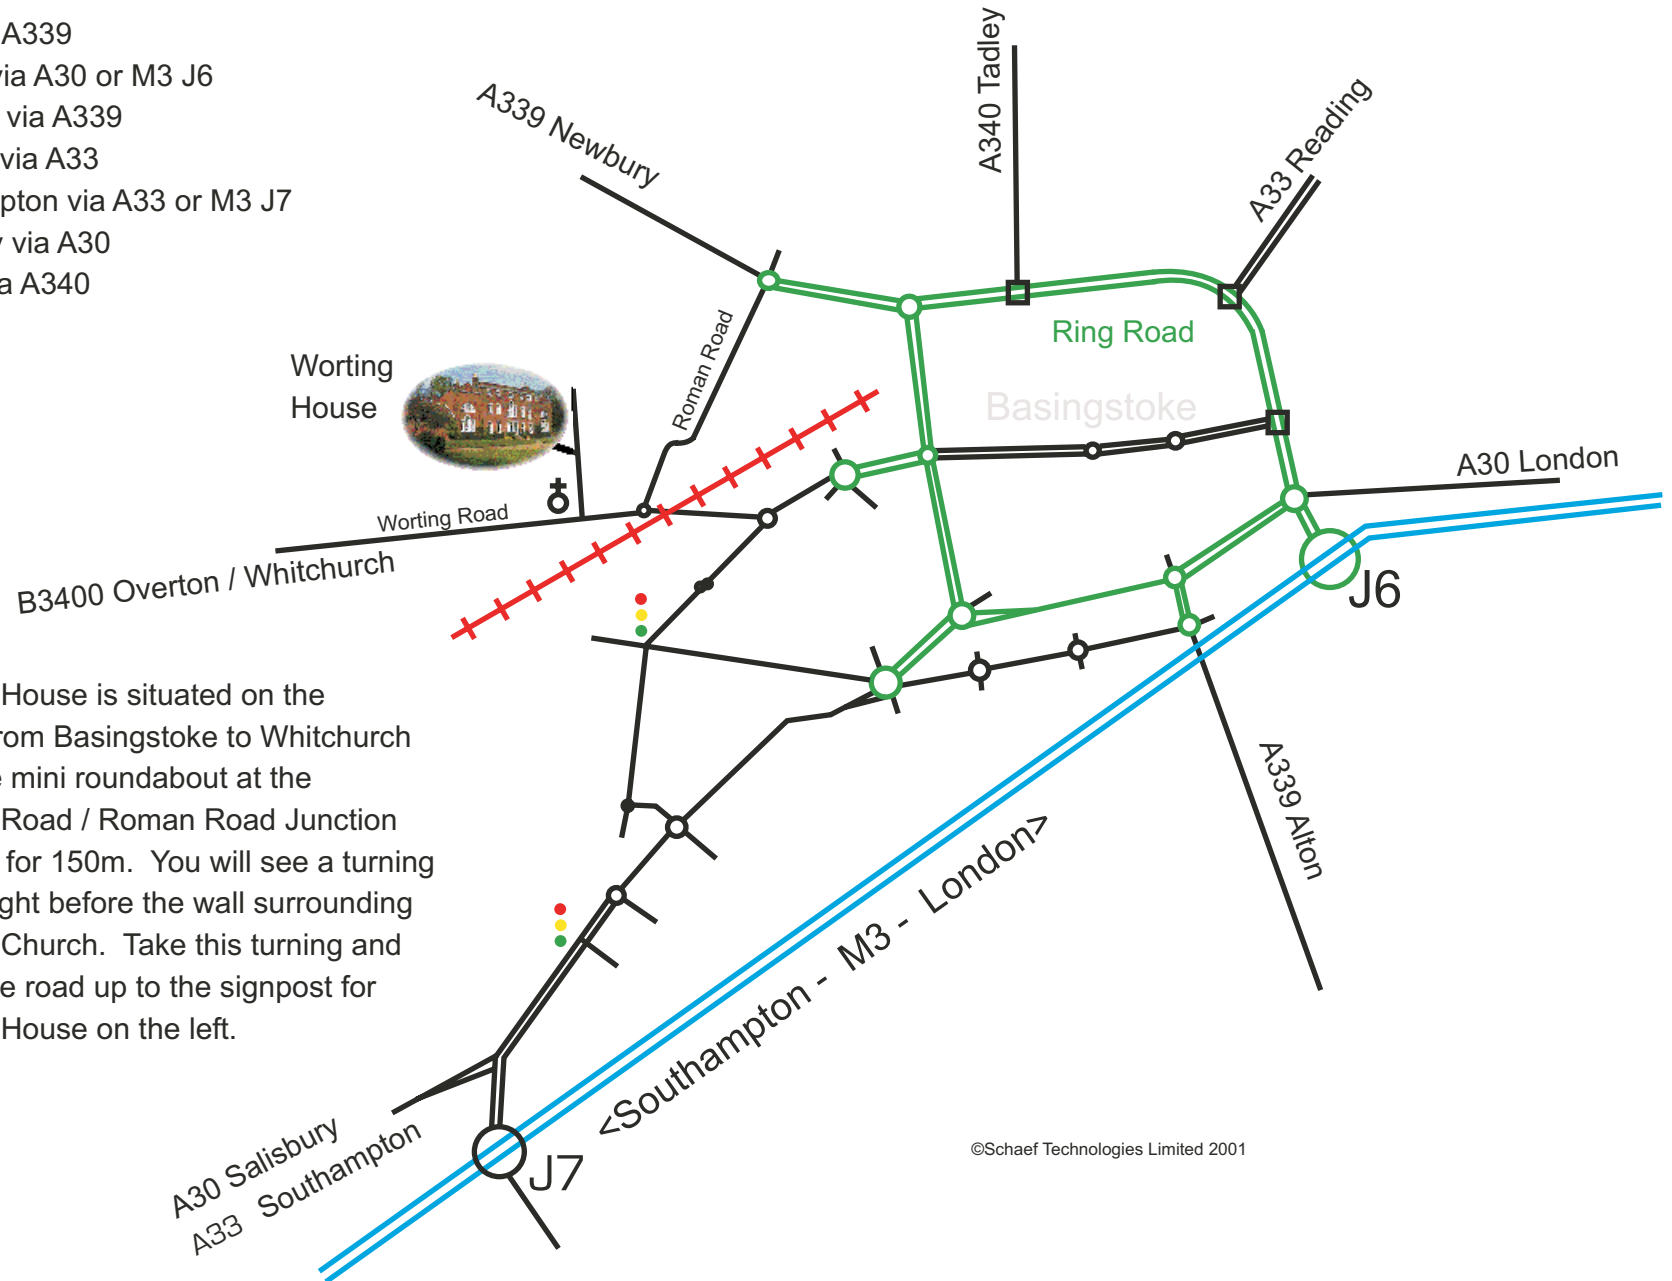

From:

Alton via A339

London via A30 or M3 J6

Newbury via A339

Reading via A33

Southampton via A33 or M3 J7

Salisbury via A30

Tadley via A340

Worting House is situated on the B3400 from Basingstoke to Whitchurch. After the mini roundabout at the Worting Road / Roman Road Junction proceed for 150m. You will see a turning on the right before the wall surrounding Worting Church. Take this turning and follow the road up to the signpost for Worting House on the left.